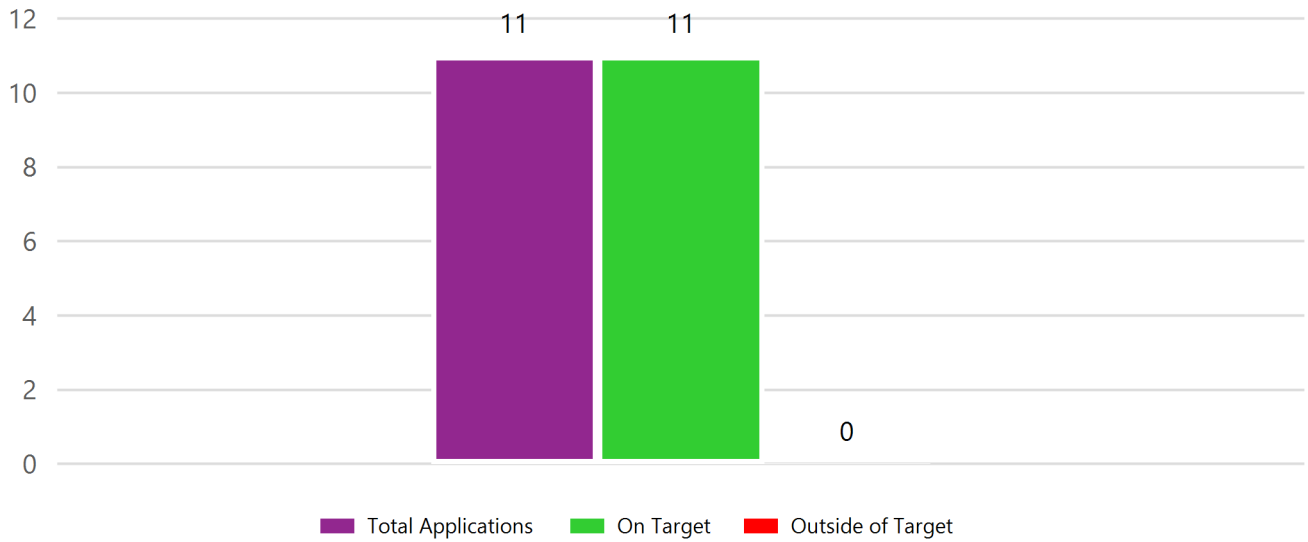

PLANNING SERVICES DEVELOPMENT MANAGEMENT

Quarterly Performance Statistics
01 October 2022 to 31 December 2022

APPLICATIONS OVERVIEW

EIA Applications: 0 - Major Applications: 8 - Minor Applications: 3

Applications Determined	11
On Target	11
Outside of Target	0

TARGET RESULT **100.00%**

SUBMISSIONS OVERVIEW

Submissions Determined	5
On Target	4
Outside of Target	1

TARGET RESULT **80.00%**